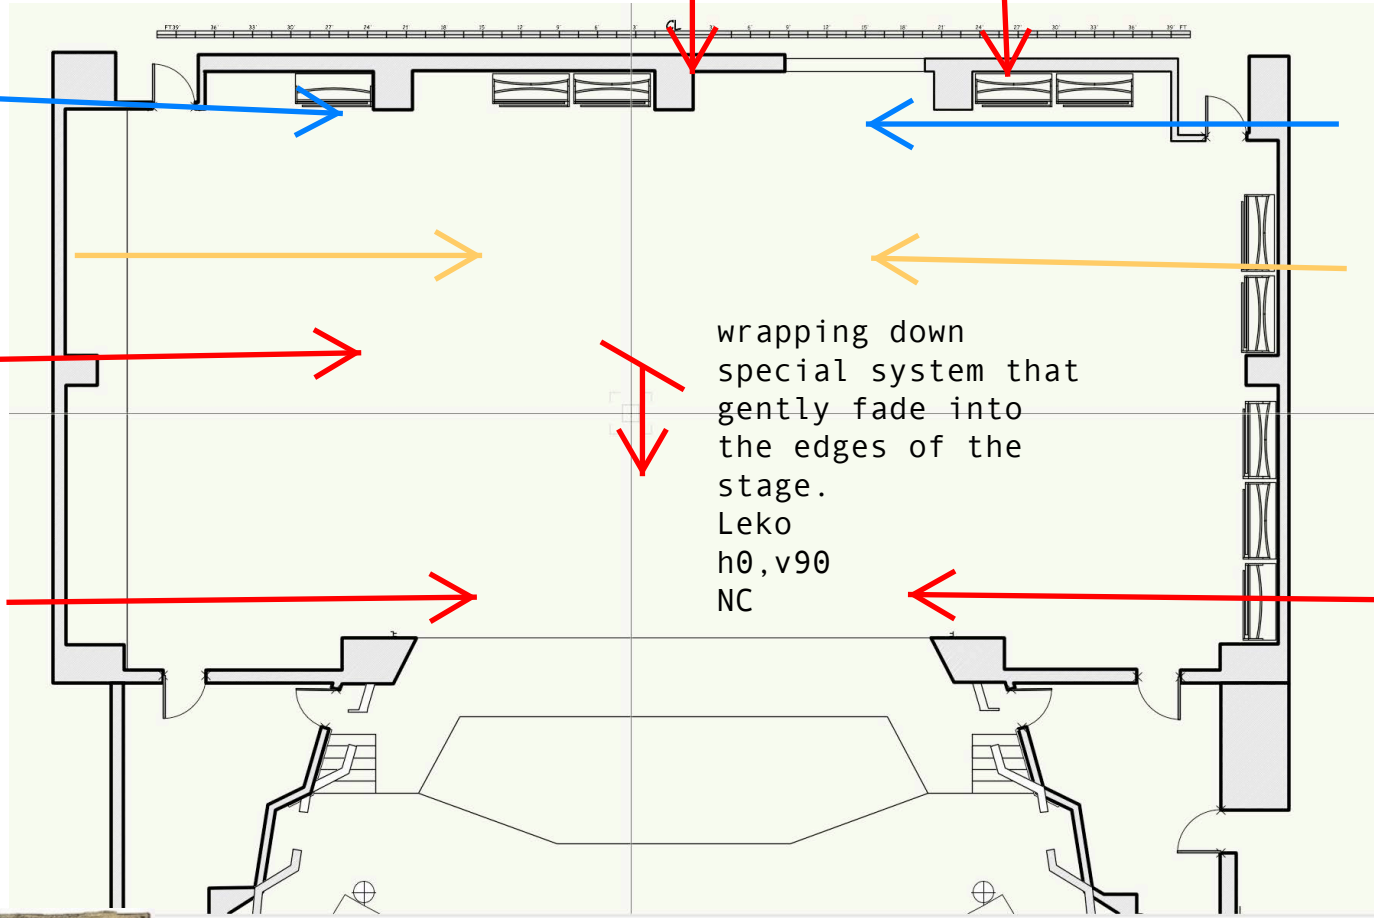

Lar Lubovitch *Dvorak Serenade*

cyc vignette only on the
bottom. drawing attention to
the center
R3408 or NC

gently pushing, wrap more
than sculpt.
Down/Back Hybrid
fresnel
h0, v70
NC

alley of light,
between the scrim
and cyc
highlighting and
precise
High Side Special
Leko
h90, v60
NC

upstage right
special, soft
and warm
Leko
h90, v65
NC

Shin
Leko
h90,
v-10
NC

wrapping down
special system that
gently fade into
the edges of the
stage.
Leko
h0, v90
NC

special
US alley
warm,
soft edges
Leko
h90, v35
NC

Shin
Leko
h90,
v-10
NC

fond memories from the
past, antiquated, faded,
fragile, soft, warm