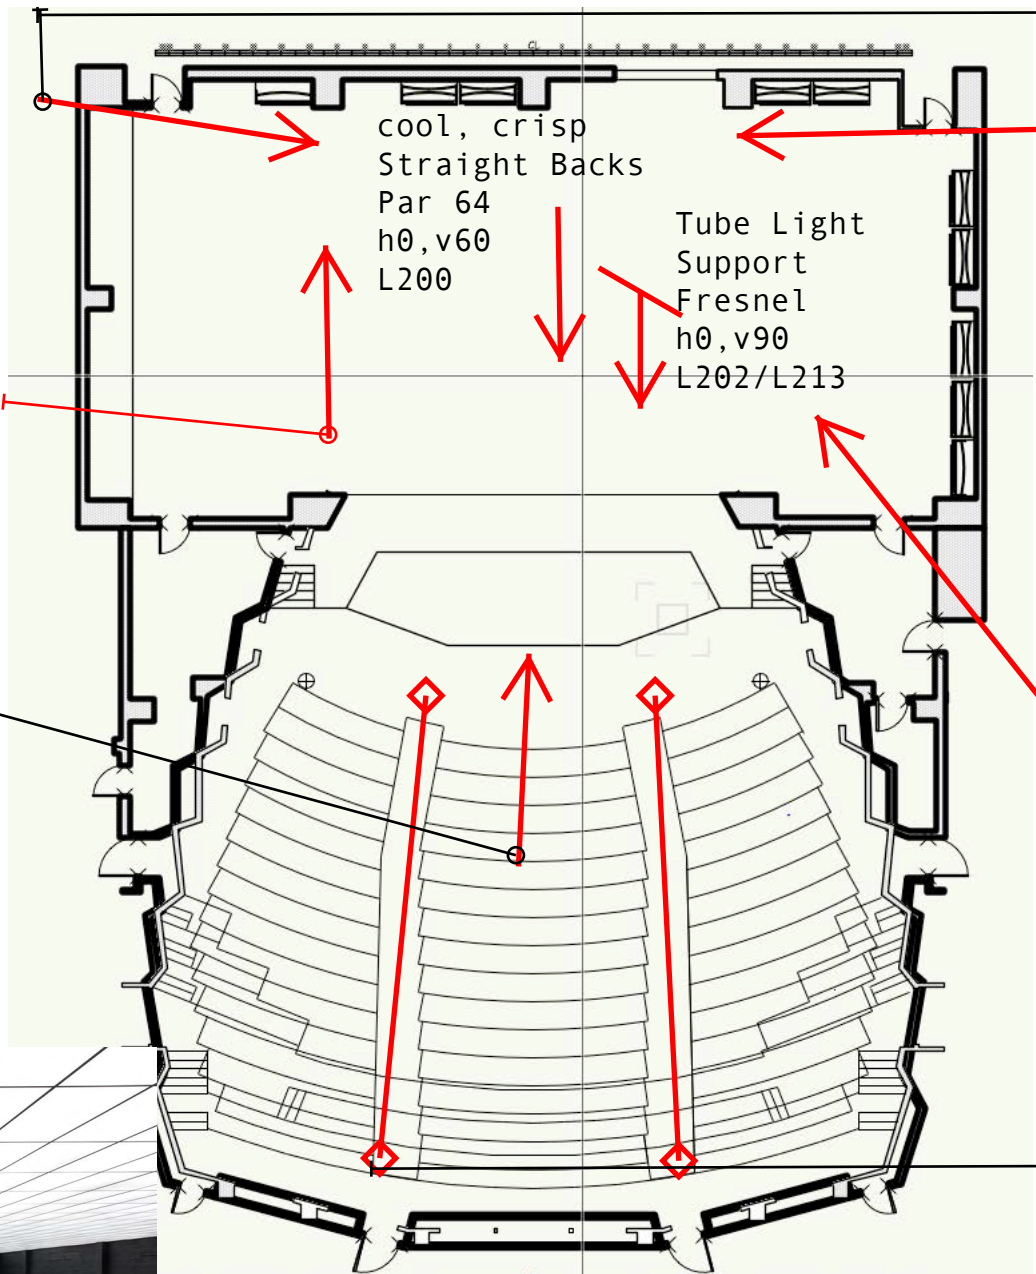

4x3 "florescent" tubes element

cool
 scientific
 exact/precise
 distant/cold

Scenic Pipe
 End Specials
 Leko
 h90,v15 (for
 the set)
 L202

down pool specials
 to highlight
 soloists
 Movers
 h0,v90
 Arc white

high visibility
 unhealthy
 Angle Wash Left
 Leko
 h45,v45
 L241 or L213

Stark, exact
 Down Specials
 Leko
 H0,v90
 L201

2 worlds:
 -The laboratory/urban
 location
 -The natural habitat of the
 specimen