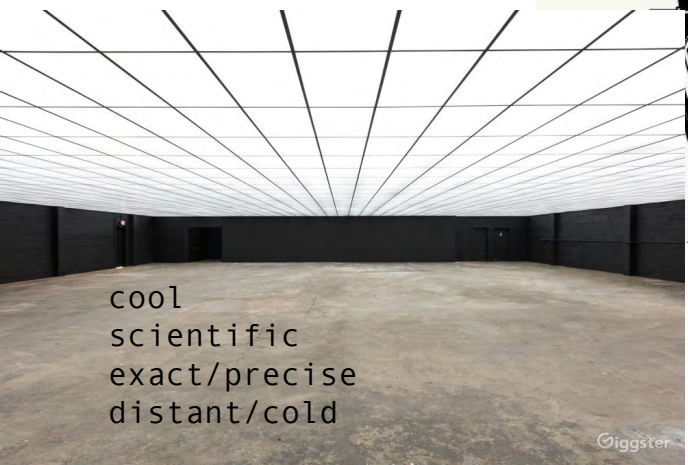

Dr. Ama Wray
*"Hire" knowledge
 and the
 Anthropocene*

Some sort of front special for the scenic element in order to push the shadows of the hanging pieces onto the back wall. Maybe movers?

contorting uplight
 h0,v-10
 LED/White ish

4x3 "florescent" tubes element

cool
 scientific
 exact/precise
 distant/cold

Scenic Pipe
 End Specials
 Leko
 h90,v15 (for
 the set)
 L202

down pool specials
 to highlight
 soloists
 Movers
 h0,v90
 Arc white

high visibility
 unhealthy
 Angle Wash Left
 Leko
 h45,v45
 L241 or L213

Stark, exact
 Down Specials
 Leko
 H0,v90
 L201

2 worlds:
 -The laboratory/urban
 location
 -The natural habitat of the
 specimen