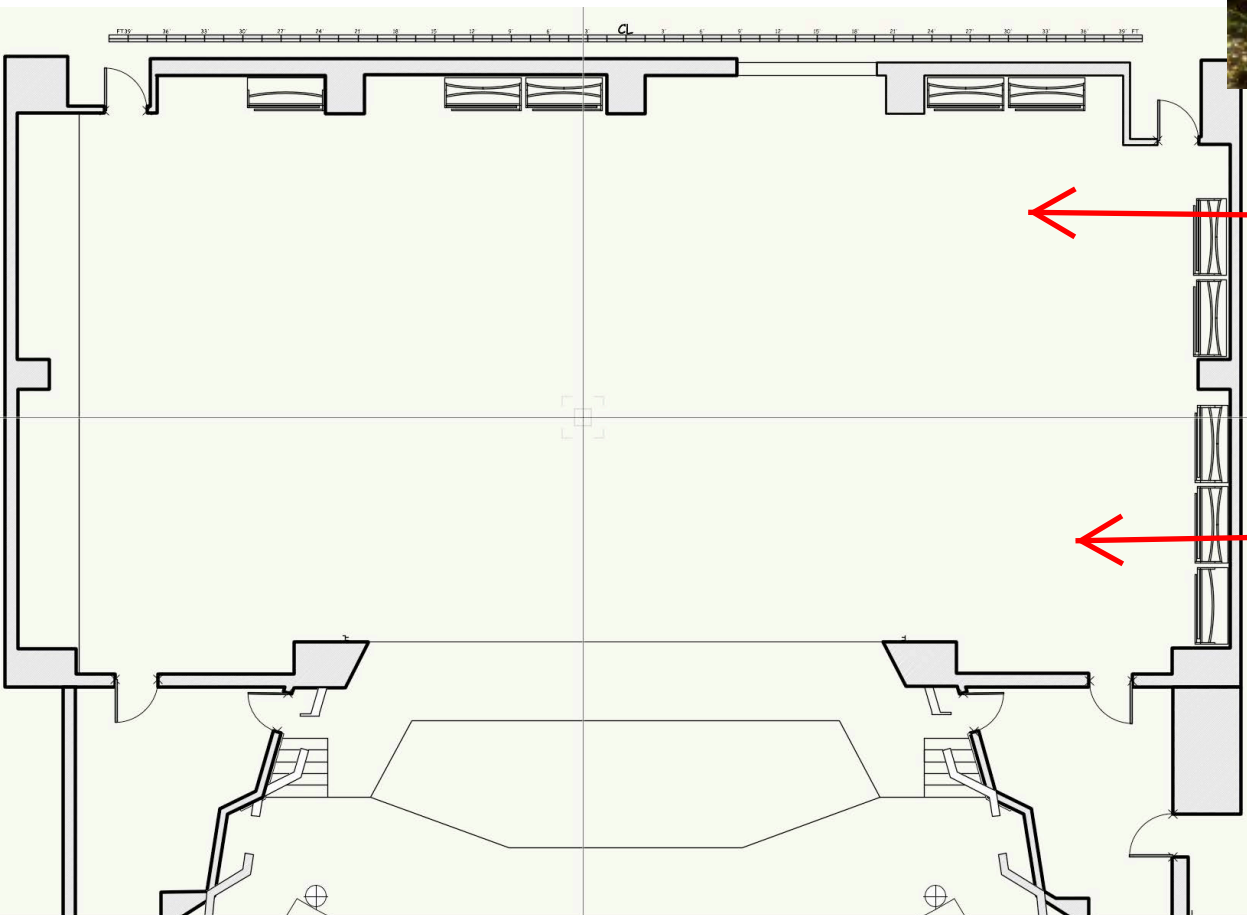

leaf and branches texture
Down Texture
Leko
h0,v90
NC

shins
slightly ethereal.
Leko
h90,v-10
R53